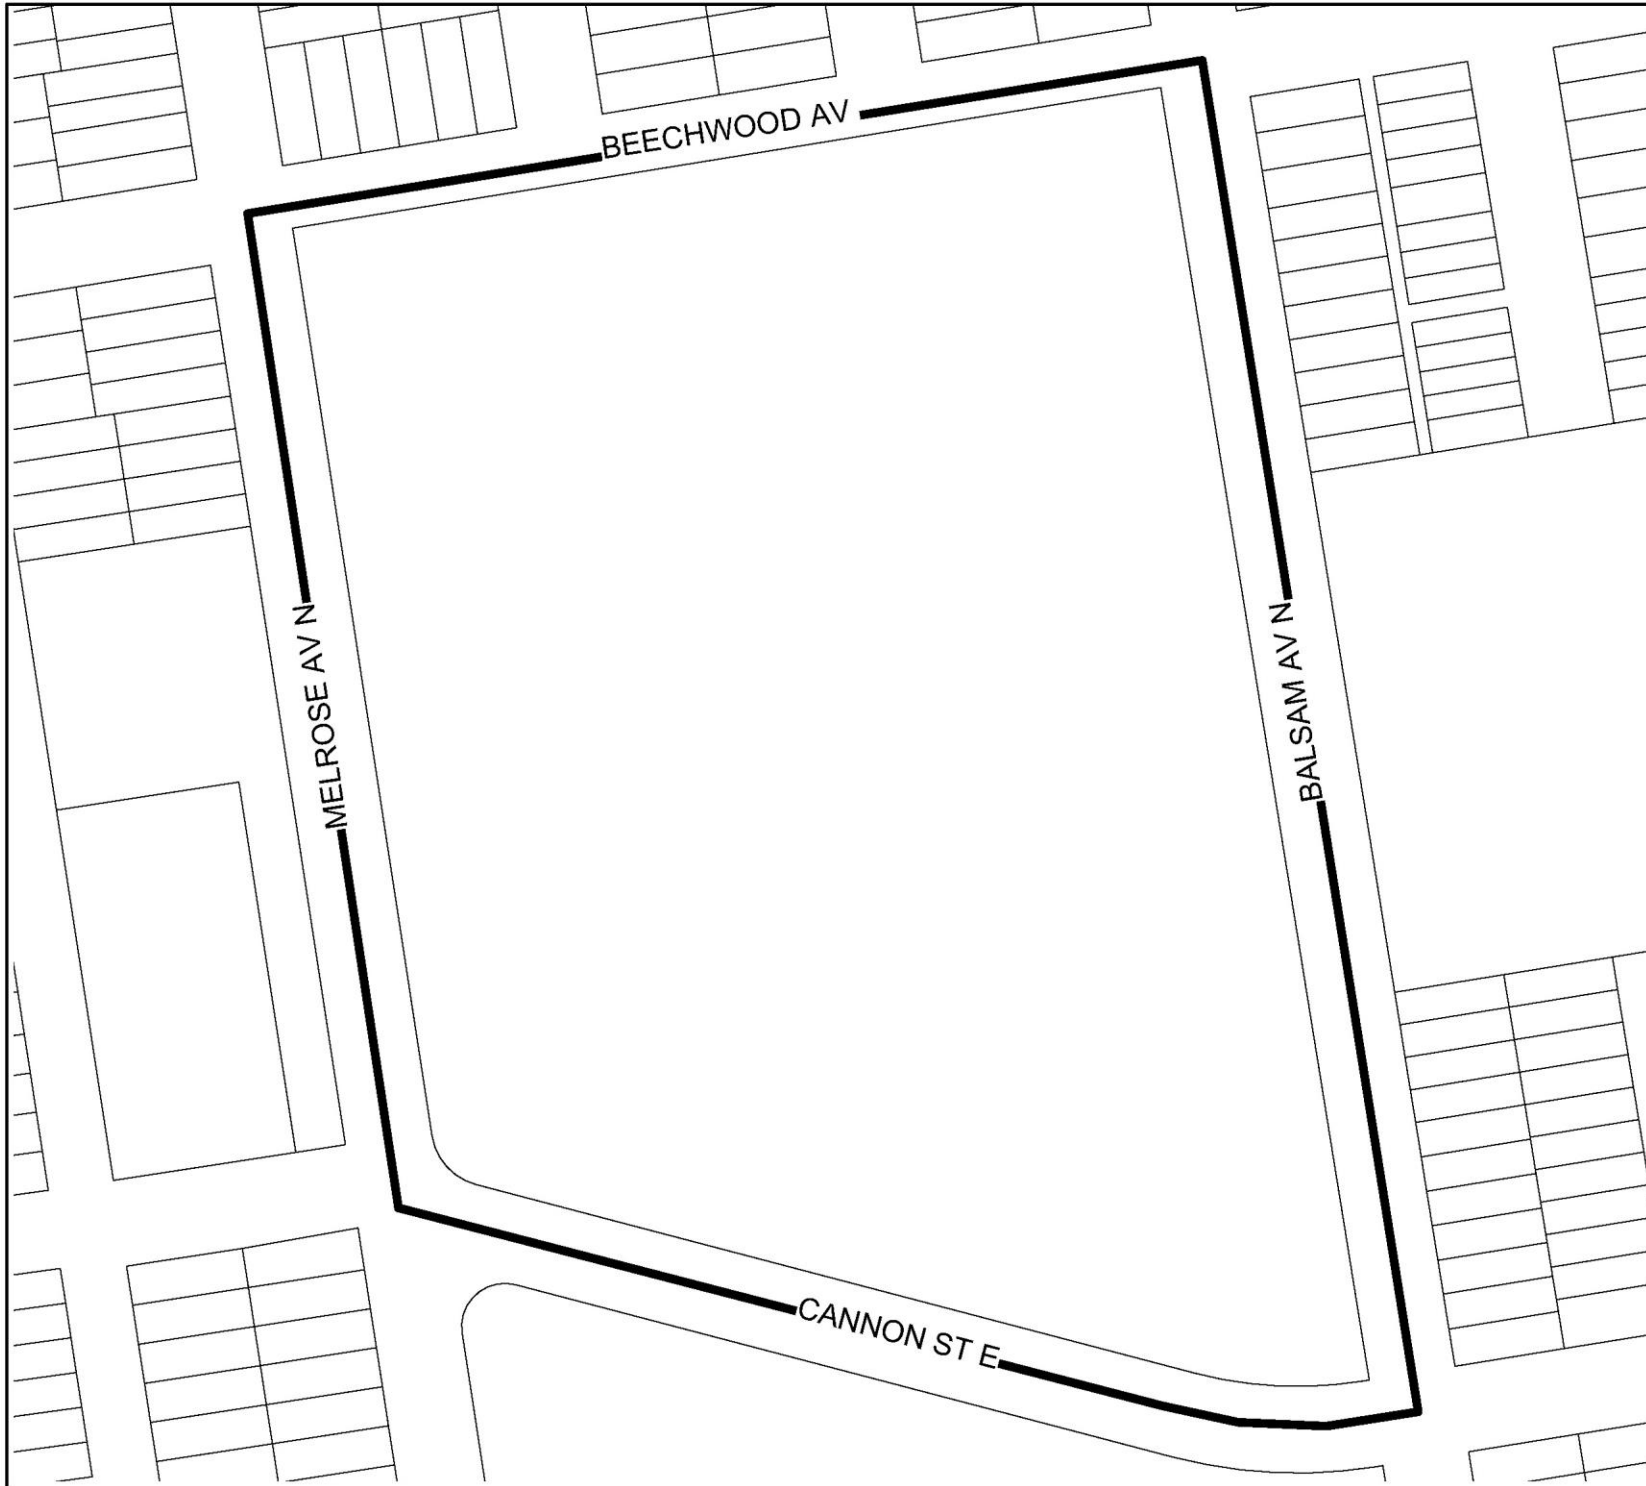

BEECHWOOD AV

MELROSE AV N

BALSAM AV N

CANNON ST E

Legend

Tim Hortons Field Area

Balsam Ave N to the E,
Cannon St E to the S,
Melrose Ave N to the W
Beechwood Ave to the N.

Parking Map #2

Date:
February 2, 2016

Not To Scale