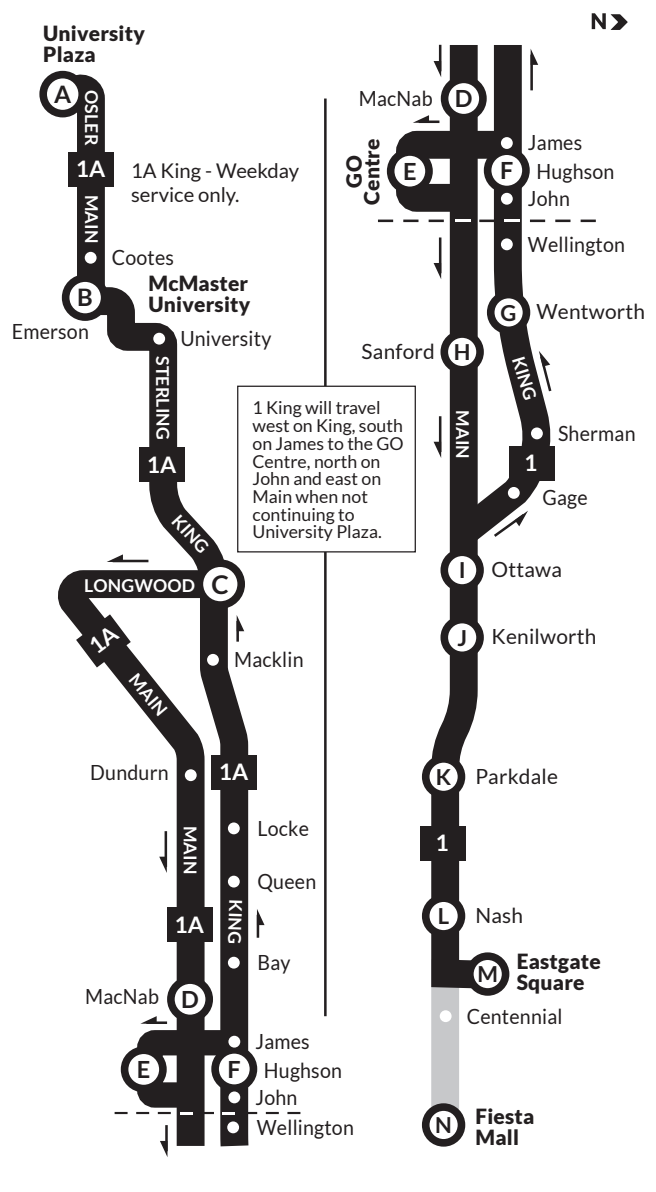

King Effective December 26, 2021

1

SATURDAY SCHEDULE - Eastbound

Table with columns for Timepoints (5 am to 1 am) and Stations (GO Centre Platform 18, Main & Sanford, Main & Ottawa, Main & Kenilworth, Queenston & Parkdale, Queenston & Nash, Eastgate Square).

SATURDAY SCHEDULE - Westbound

Table with columns for Timepoints (5 am to 11 pm) and Stations (Eastgate Square, Queenston & Parkdale, Main & Kenilworth, Main & Ottawa, King & Wentworth, King & Hughson, GO Centre Platform 18).

Hamilton.ca/hsr, 905.527.4441, @hsr @hsrnw

SUNDAY SCHEDULE

Table with columns for Timepoints (5 am to 12 am) and Stations (GO Centre Platform 18, Main & Sanford, Main & Ottawa, Main & Kenilworth, Queenston & Parkdale, Eastgate Square, Fiesta Mall).

SUNDAY SCHEDULE

Table with columns for Timepoints (5 am to 12 am) and Stations (Fiesta Mall, Eastgate Square, Queenston & Parkdale, Main & Kenilworth, King & Wentworth, King & Hughson, GO Centre Platform 18).