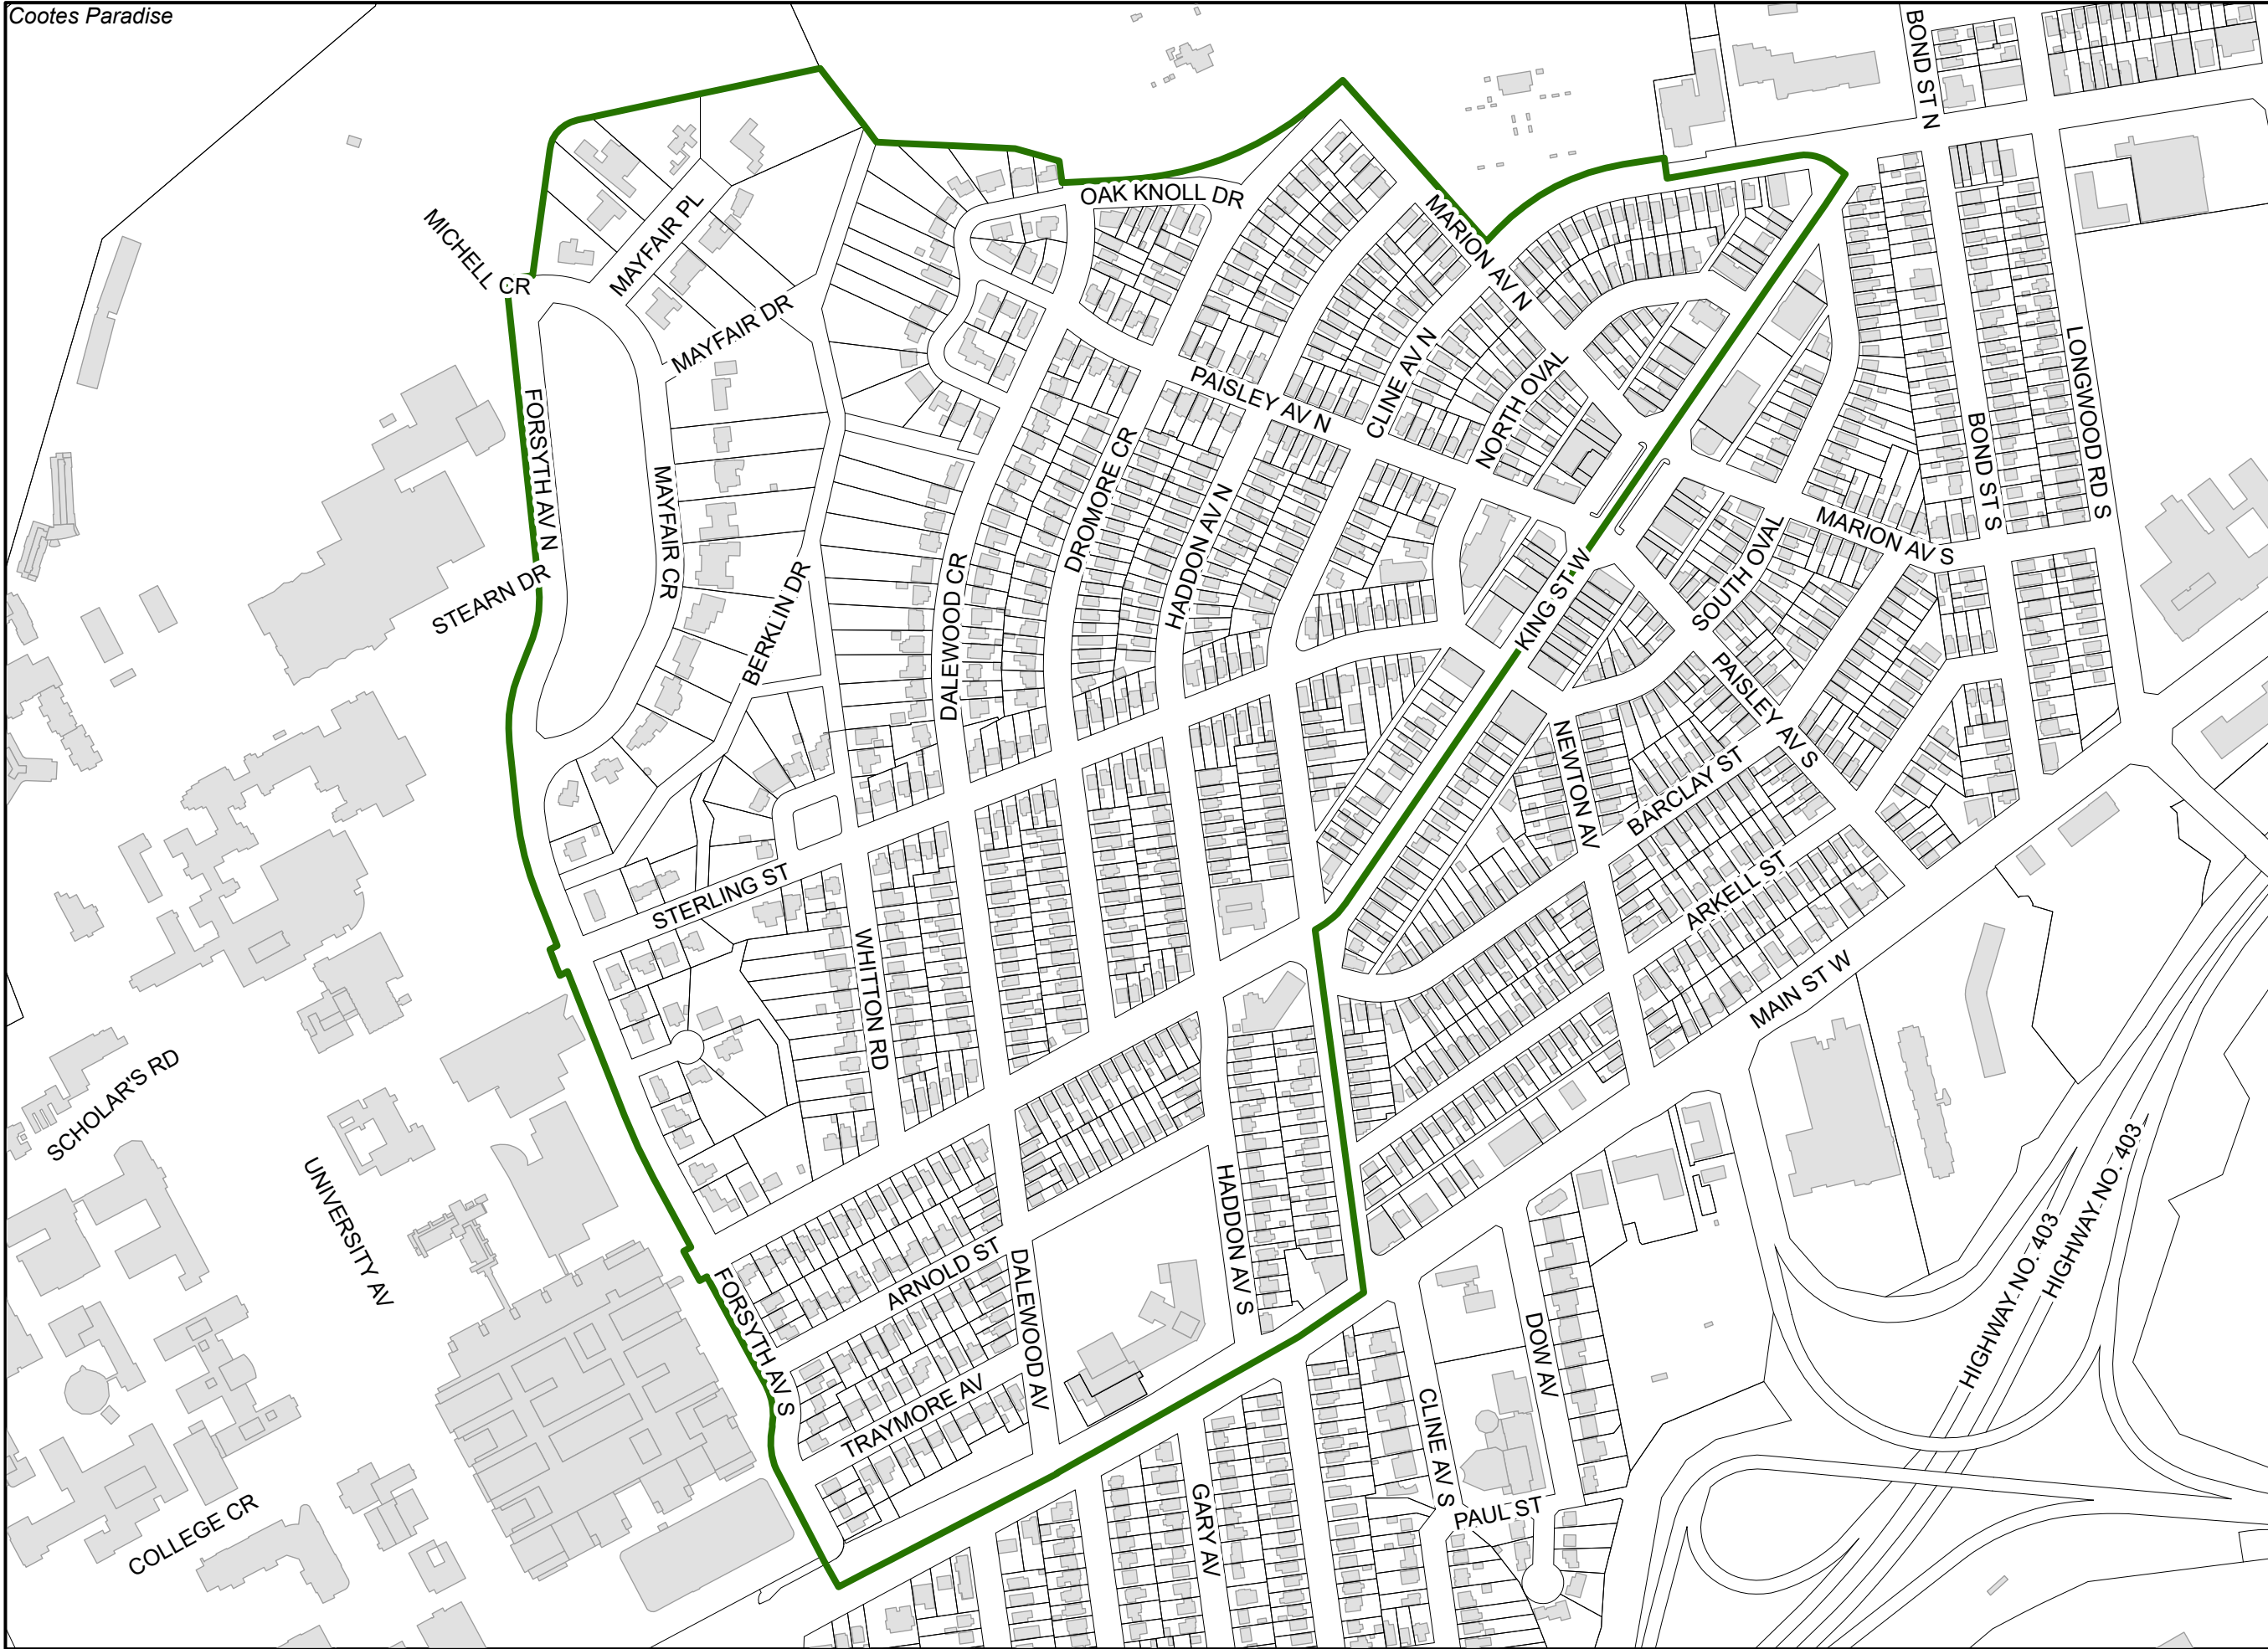

Cootes Paradise

Legend

 Nuisance Party By-law Boundary

University District Safety Initiative - Map 1

Date: August 5, 2022	 Hamilton
 Not To Scale	
PLANNING AND ECONOMIC DEVELOPMENT DEPARTMENT <small>© Teranet Land Information Services Inc. and its licensors. [2022] May not be reproduced without permission. THIS IS NOT A PLAN OF SURVEY.</small>	

Legend
 Nuisance Party By-law Boundary

**University District
Safety Initiative - Map 2**

Date:
September 1, 2022

Hamilton

PLANNING AND ECONOMIC DEVELOPMENT DEPARTMENT
© Teranet Land Information Services Inc. and its licensors.
[2022] May not be reproduced without permission.
THIS IS NOT A PLAN OF SURVEY.