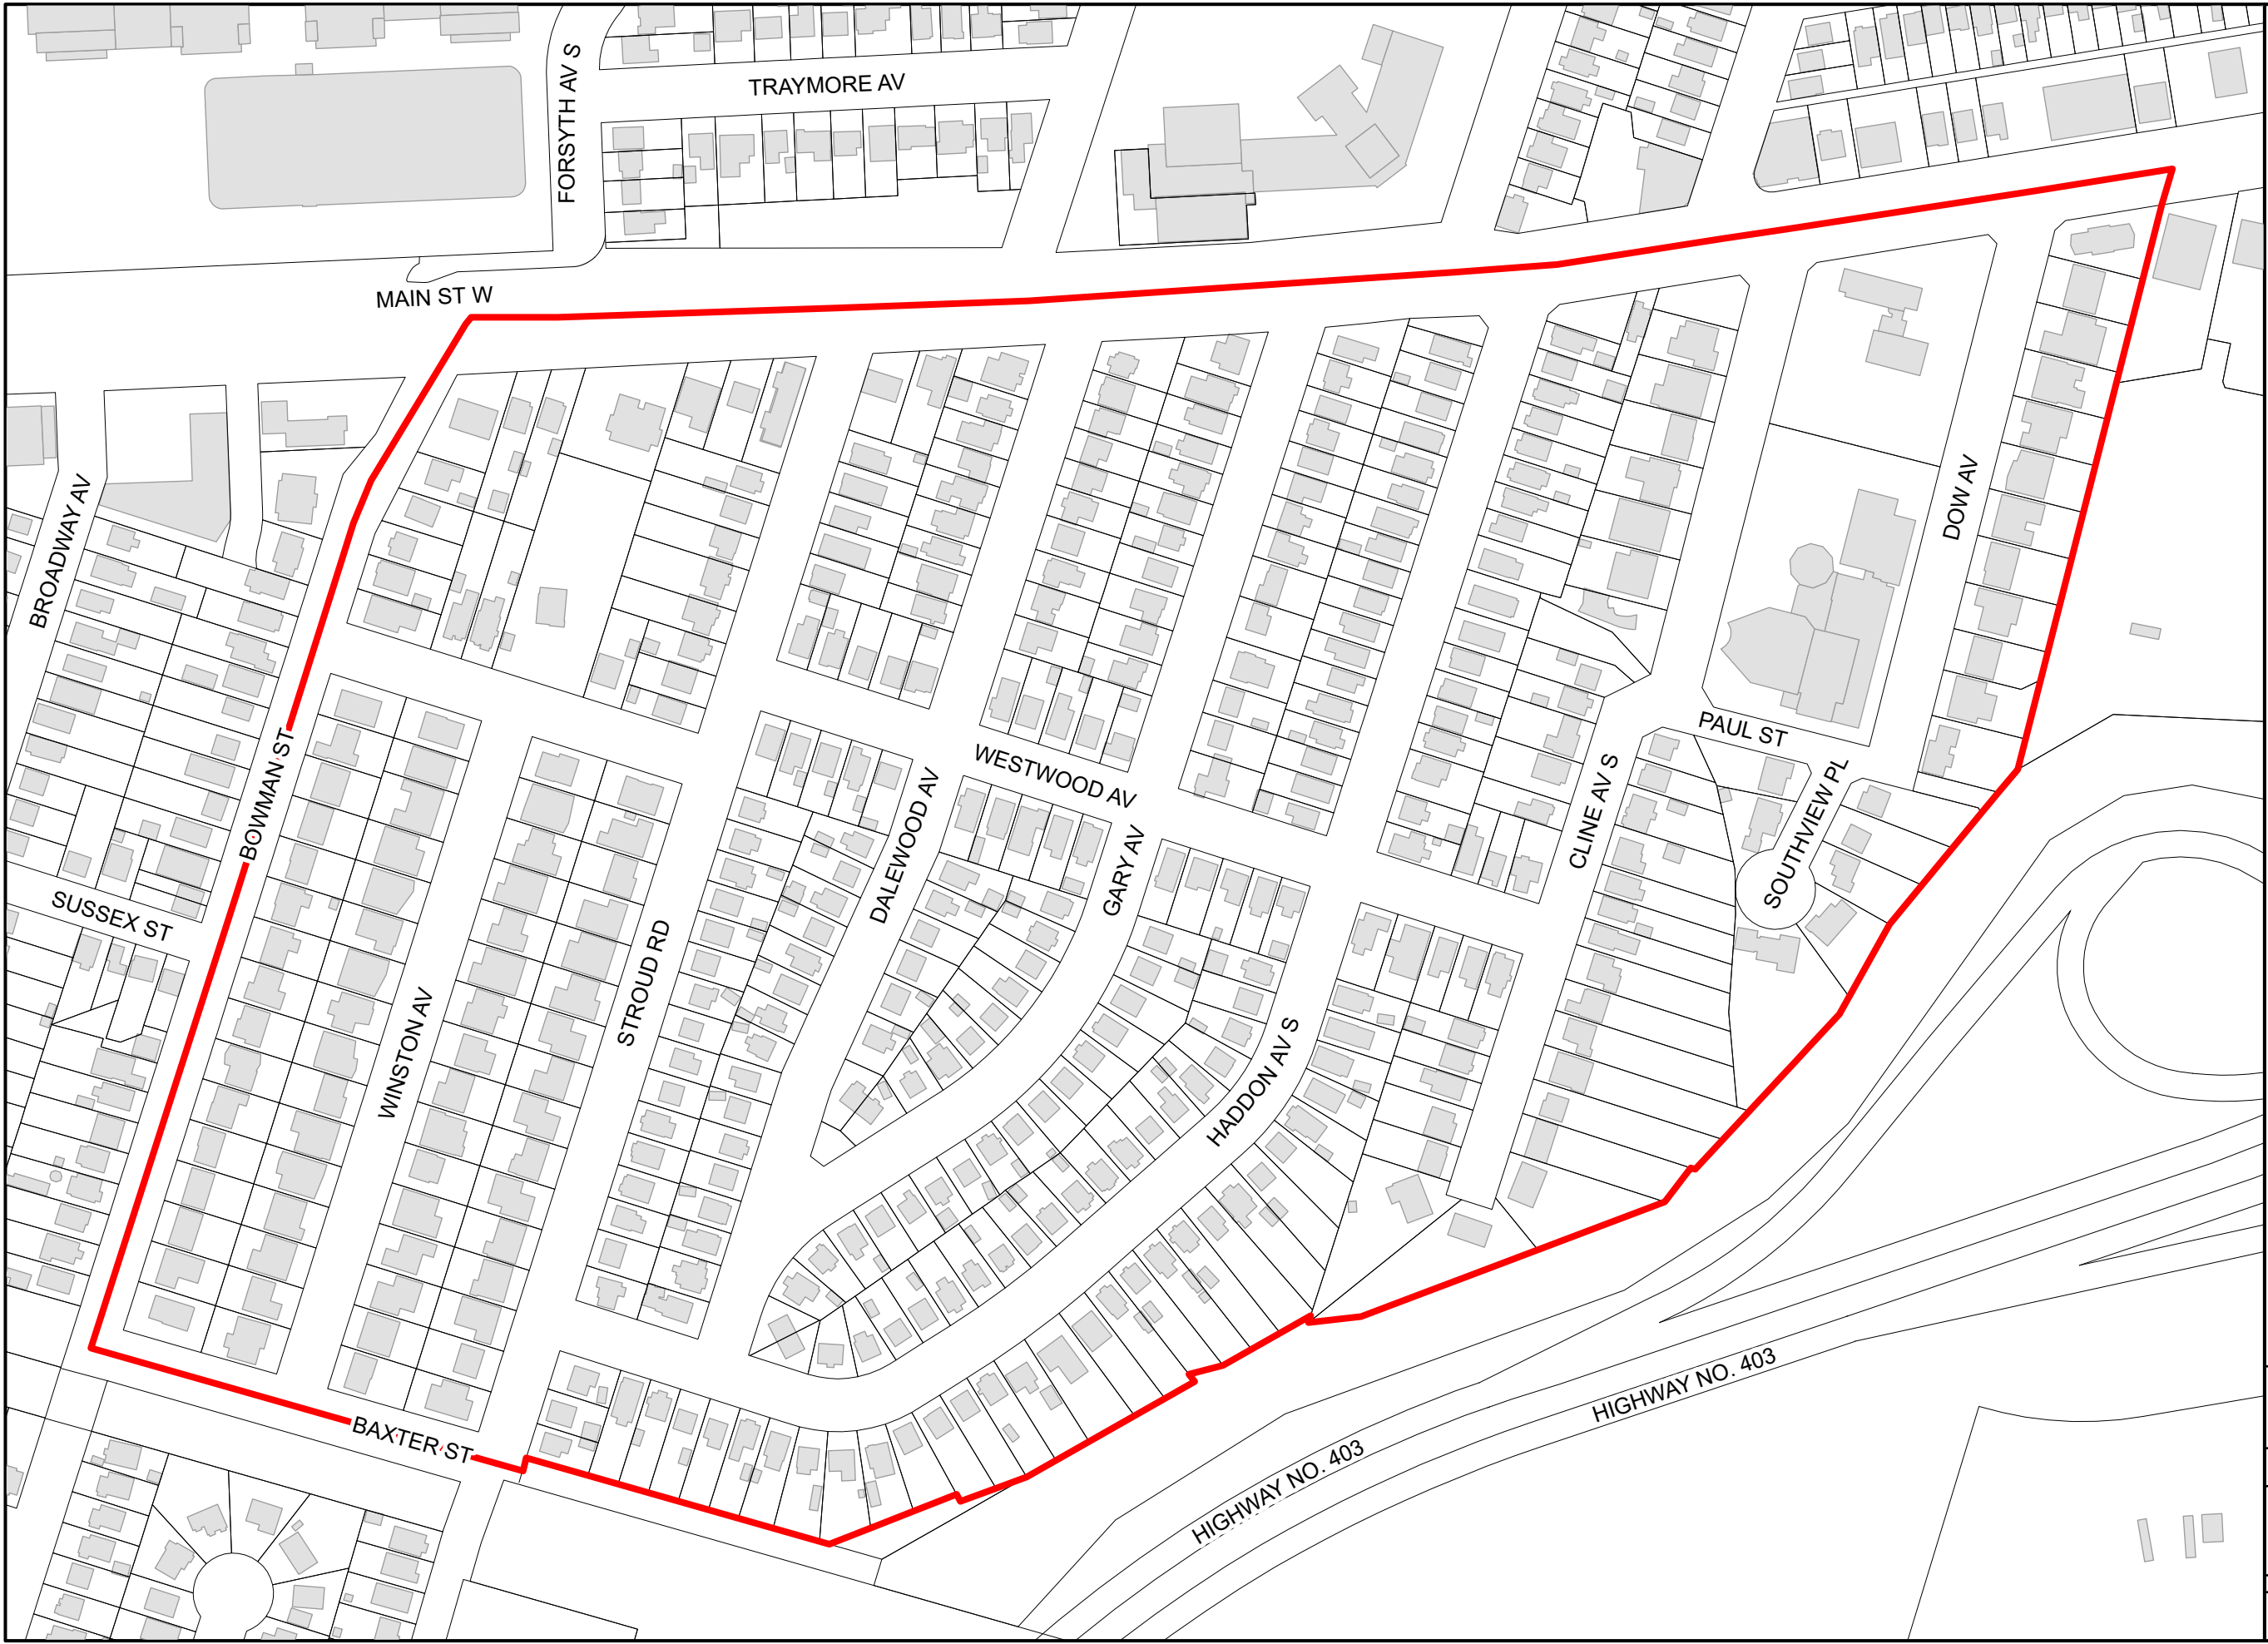

Cootes Paradise

Legend

 Nuisance Party By-law Boundary

University District Safety Initiative - Map 1

Date: August 5, 2022	 Hamilton
 Not To Scale	
PLANNING AND ECONOMIC DEVELOPMENT DEPARTMENT <small>© Teranet Land Information Services Inc. and its licensors. [2022] May not be reproduced without permission. THIS IS NOT A PLAN OF SURVEY.</small>	

Legend
 Nuisance Party By-law Boundary

**University District
Safety Initiative - Map 2**

Date:
September 1, 2022

Hamilton

PLANNING AND ECONOMIC DEVELOPMENT DEPARTMENT
© Teranet Land Information Services Inc. and its licensors.
[2022] May not be reproduced without permission.
THIS IS NOT A PLAN OF SURVEY.