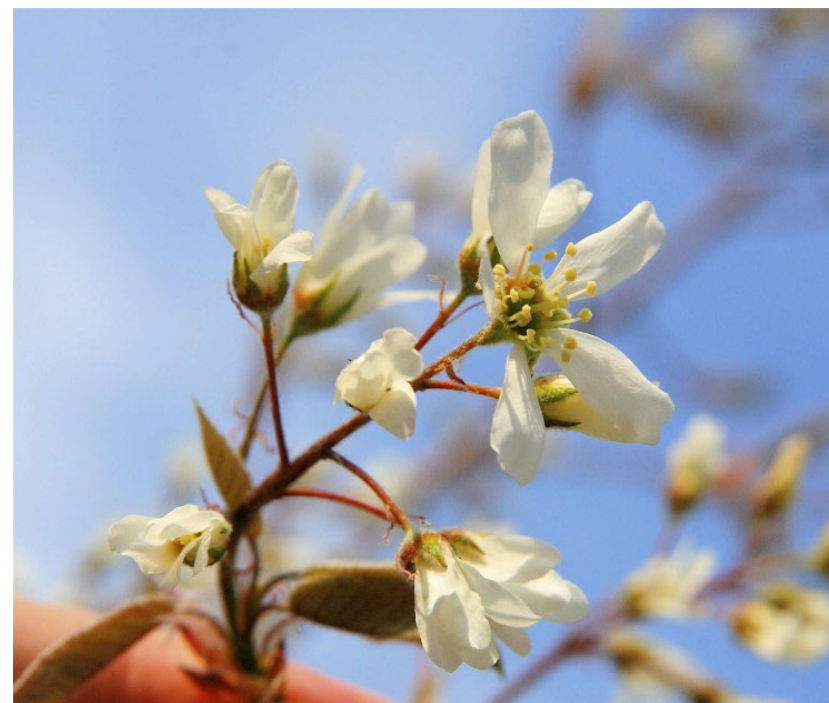

White, showy flowers