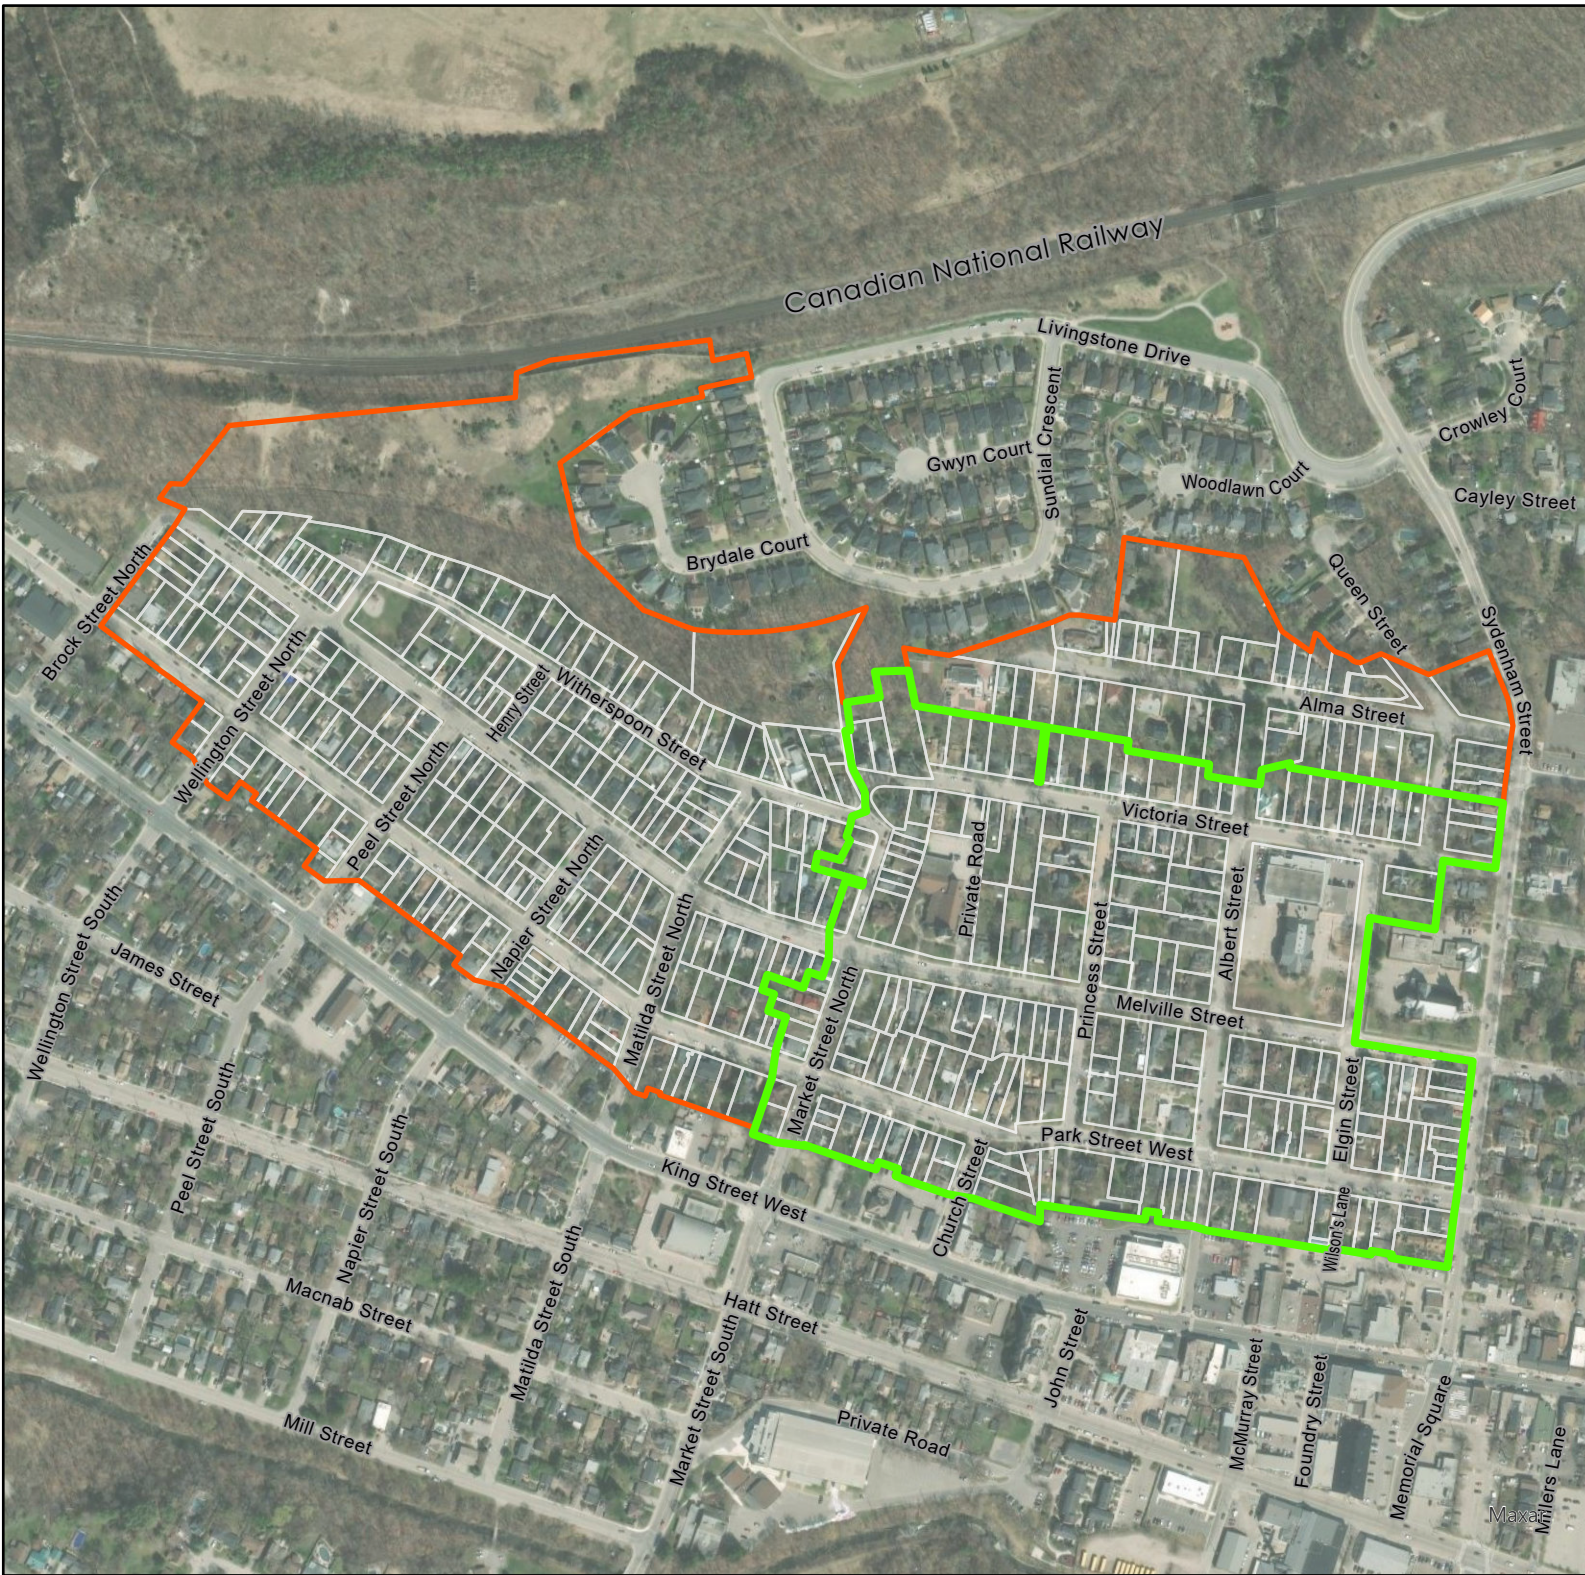

Figure 23 HCD Boundary Option 2 (General)

Melville Street Heritage Conservation District
Dundas
City of Hamilton, Ontario

LEGEND

Options

- Option 2
- Study Area
- Parcels

Source: City of Hamilton Open Data (c) 2023,
Aerial from MAXAR (c) 2021

Date: 29 May 2023

File: 0727AV

Scale: 1:5,500

Drawn: CF

PLANNING
URBAN DESIGN
& LANDSCAPE
ARCHITECTURE