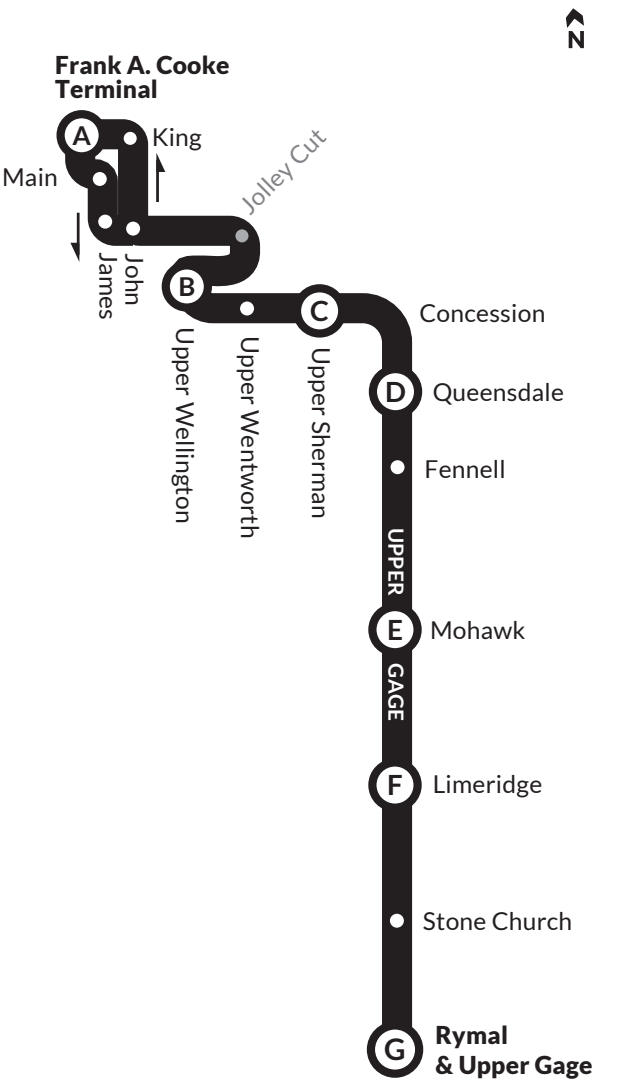

! THIS SCHEDULE IS SUBJECT TO CHANGE.

For up-to-date timetables visit: hamilton.ca/hsr.

The HSR does not take responsibility for errors in this document, for damages or inconveniences caused by delayed schedules or failures to make connections.

ROUTING INFORMATION

Route 23 Upper Gage interlines with 24 Upper Sherman at the end of the line for most trips. Please check the timetables to see which trips do. Customers can stay on the bus at the end of the line to continue to their final destination.

The trips **not** interlined with Route 24 Upper Sherman are indicated with a ******.

HOLIDAY SERVICE

During the period between **Christmas Day and New Year's Day**, the HSR usually operates on a modified schedule on selected days.

Thanksgiving Day service will end at approximately 10:00pm.

The last trip from the Frank A. Cooke Terminal will be 10:00pm and from Upper Gage & Rymal will be 9:22pm.

Upper Gage

Effective September 3, 2023

23

hamilton.ca/hsr
905.527.4441
@hsr • @hsrnw