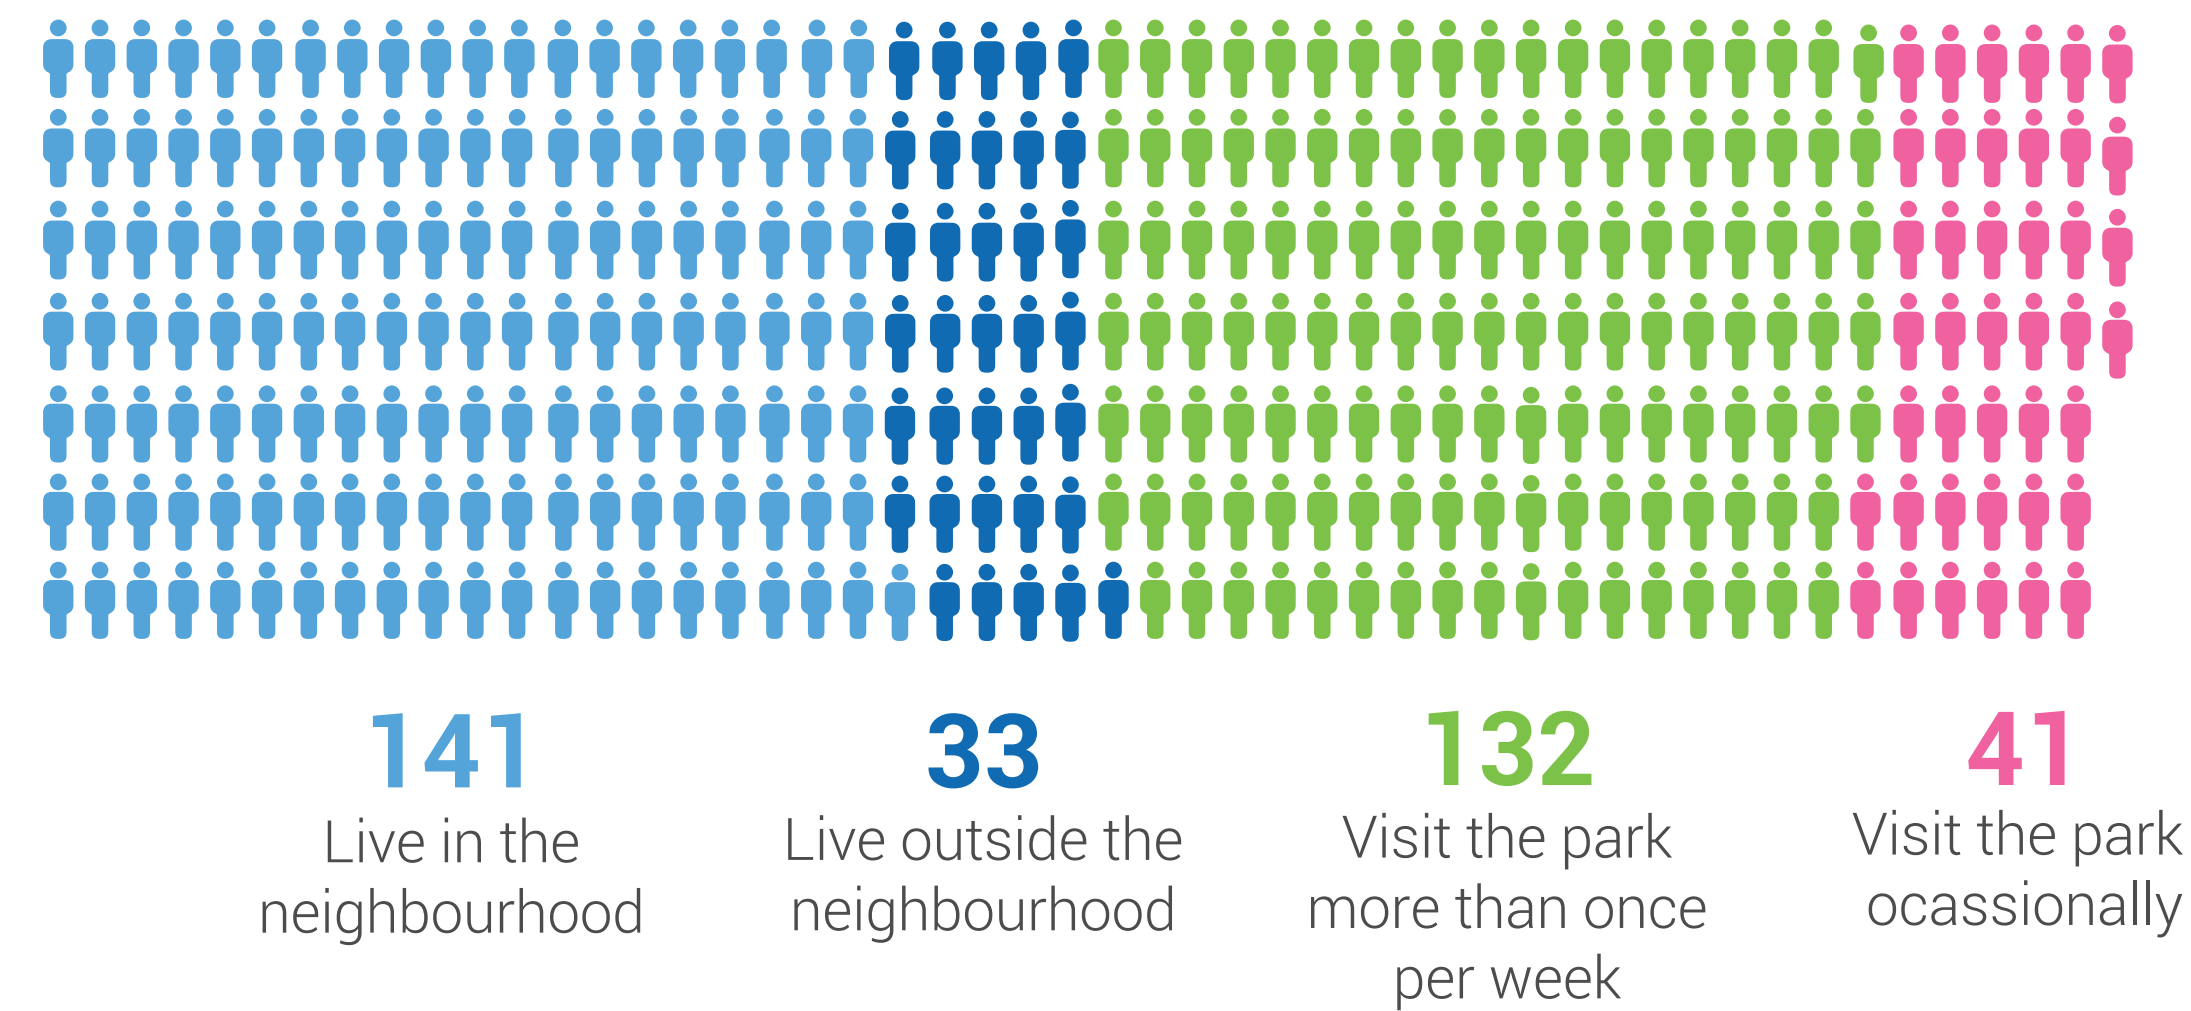

Churchill Park Phase 3 Redevelopment

SURVEY RESPONSES

Age Group of Respondents

Preferred Materials

Tell us a bit about yourself

Preferred Hard Surfacing

Preferred Soft Surfacing

Additional Comments Received

Which concept plan do you prefer