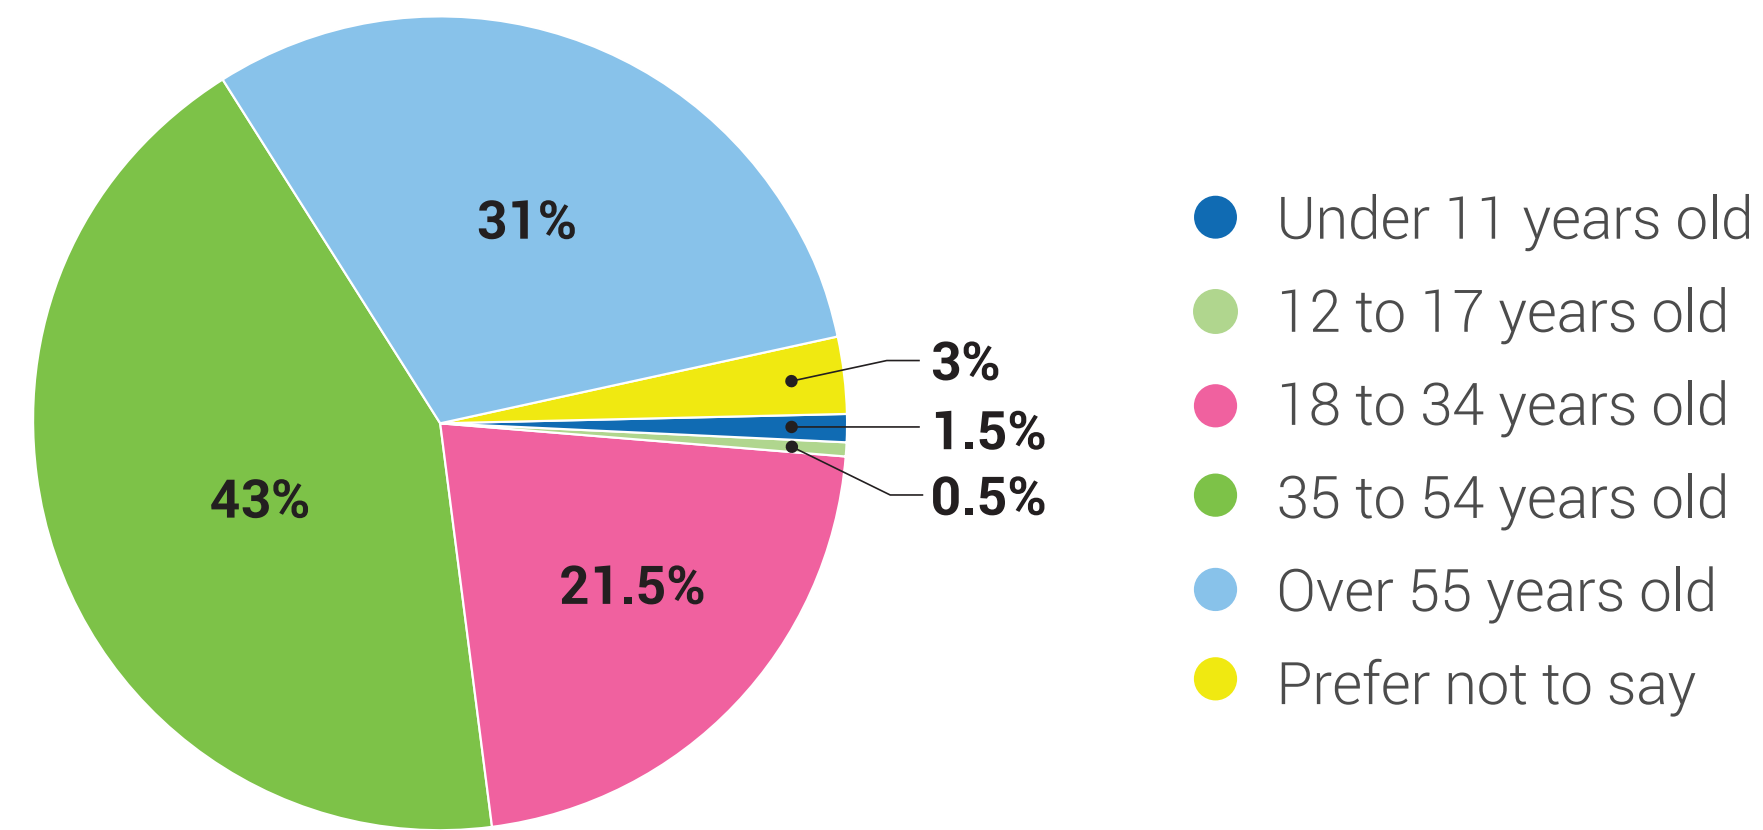

Churchill Park Phase 3 Redevelopment

SURVEY RESPONSES

Age Group of Respondents

Preferred Materials

Tell us a bit about yourself

Preferred Hard Surfacing

Preferred Soft Surfacing

Additional Comments Received

Which concept plan do you prefer