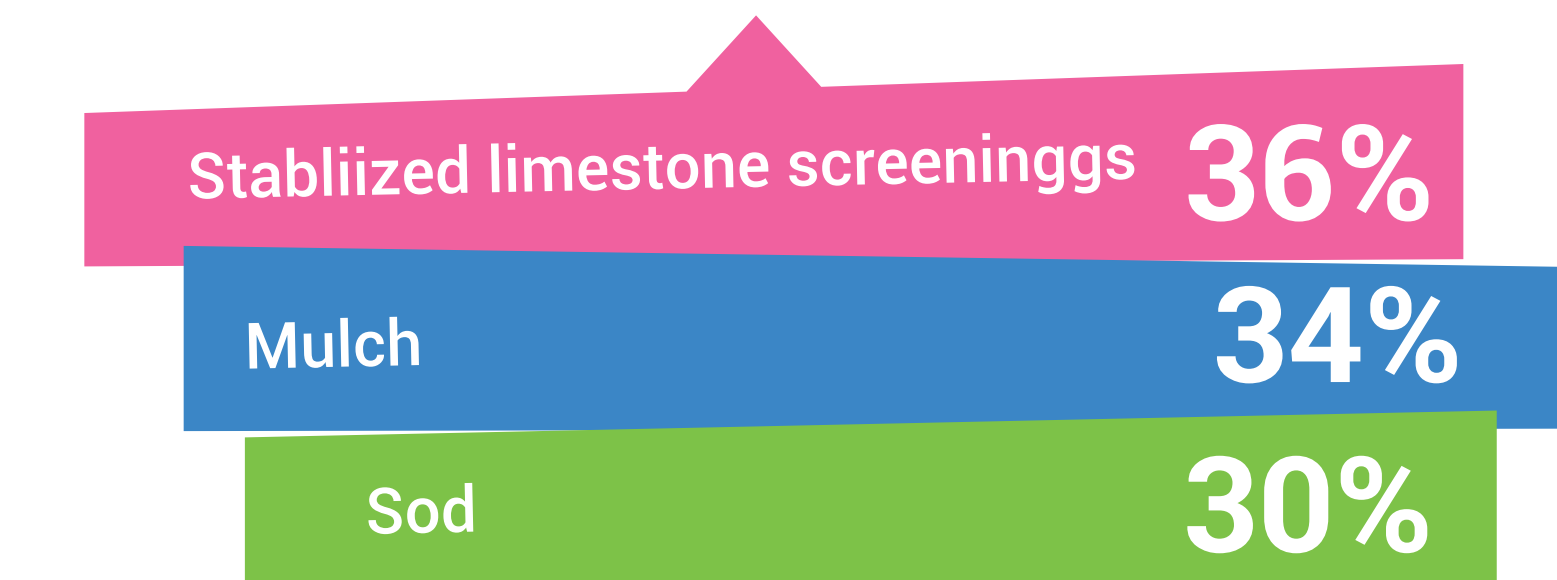

Churchill Park Phase 3 Redevelopment

SURVEY RESPONSES

Age Group of Respondents

Preferred Materials

Tell us a bit about yourself

Preferred Hard Surfacing

Preferred Soft Surfacing

Additional Comments Received

Which concept plan do you prefer