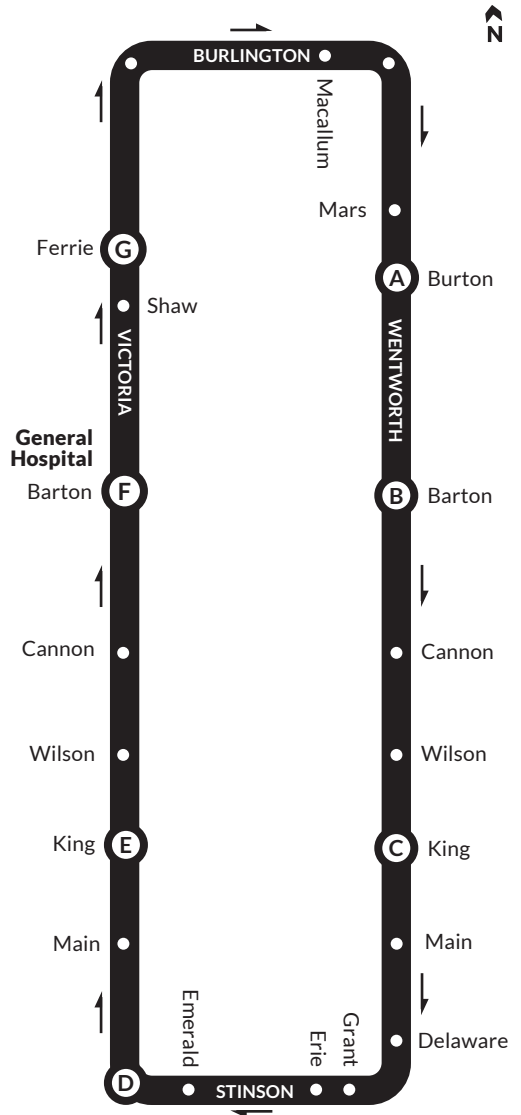

BUS STOP NUMBERS

From Victoria and King

Victoria

At King East	1460
At Wilson	1461
At Cannon East	1462
At Barton East	1463
At Shaw	1464
At Ferrie	1458

Burlington

At Victoria	1055
At Macallum	1055
At Wentworth	1022

Wentworth

At Mars	1465
At Burton	1466
At Barton East	1466
At Cannon East	1467
At Wilson	1468
At King East	1469
At Main East	1470
At Delaware	1471

Stinson

At Grant	1172
At Erie	1172
At Emerald	1173
At Victoria	1173

Please be at your bus stop 5 minutes before the bus is scheduled to be there.

Wentworth

Effective September 3, 2023

12

NO SATURDAY, SUNDAY OR HOLIDAY SERVICE

WEEKDAY

TIMEPOINTS	A	B	C	D	E	E	F	G	A
	Leave Wentworth & Burton	Wentworth & Barton	Wentworth & King	Stinson & Victoria	Arrive at Victoria & King	Leave Victoria & King	Victoria & Barton	Victoria & Ferrie	Arrive Wenworth & Burton
6 am	--	--	--	--	--	6:56	7:00	7:01	7:06
7 am	7:15	7:17	7:20	7:25	7:26	7:26	7:30	7:31	7:36
	7:45	7:47	7:50	7:55	7:56	7:56	8:00	8:01	8:06
8 am	8:15	8:17	8:20	8:25	8:26	8:26	8:30	8:31	8:36
	8:45	8:47	8:50	8:55	8:56	8:56	9:00	9:01	9:06
9 am	9:15	9:17	9:20	9:25	9:26	2:22	2:26	2:27	2:32
2 pm	2:41	2:43	2:46	2:51	2:52	2:52	2:56	2:57	3:02
3 pm	3:11	3:13	3:16	3:21	3:22	3:22	3:26	3:27	3:32
	3:41	3:43	3:46	3:51	3:52	3:52	3:56	3:57	4:02
4 pm	4:11	4:13	4:16	4:21	4:22	4:22	4:26	4:27	4:32
	4:41	4:43	4:46	4:51	4:52	4:52	4:56	4:57	5:02
5 pm	5:11	5:13	5:16	5:21	5:22	5:22	5:26	5:27	5:32
	5:41	5:43	5:46	5:51	5:52	5:52	5:56	5:57	6:02
6 pm	6:11	6:13	6:16	6:21	6:22	6:22	6:26	6:27	6:32
	6:41	6:43	6:46	6:51	6:52	6:52	6:56	6:57	7:02
7 pm	7:11	7:13	7:16	7:21	7:22	--	--	--	--