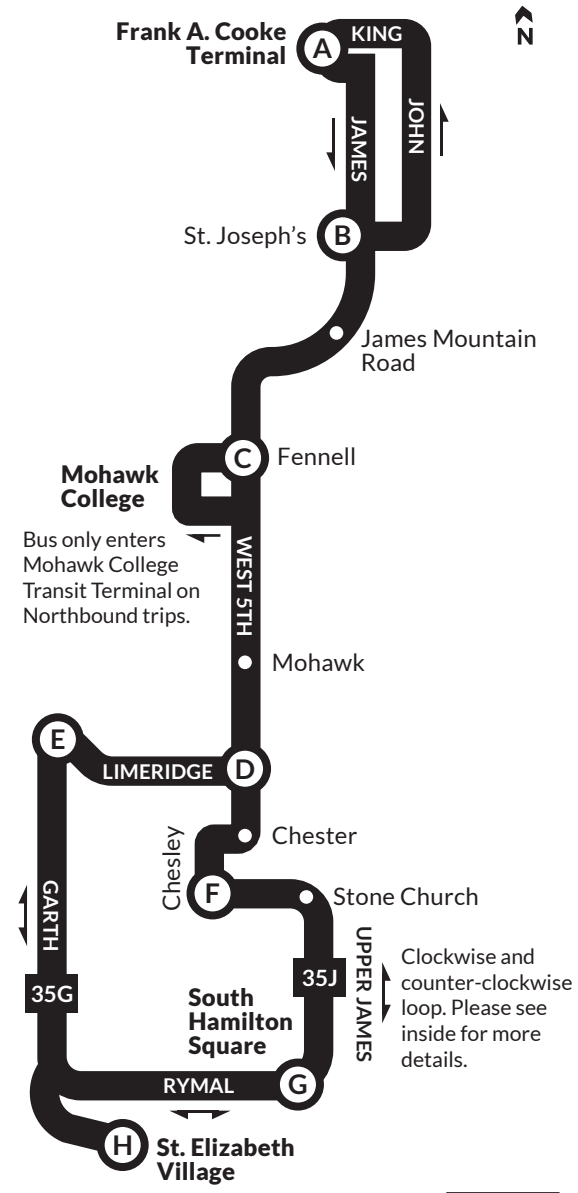

SUNDAY - Northbound

TIMEPOINTS	H	G	F	E	D	C	B	A
5 am	5:59	6:02	6:05	---	6:08	6:12	6:15	6:20
6 am to 9 am	Leave St Elizabeth from 6:29am to 9:59am	:29 :59	---	:02 :06	---	:09 :14	:18 :24	:24
10 am to 1 pm	Leave St Elizabeth from 10:29 to 1:59pm	:29 :59	---	:02 :06	---	:09 :14	:18 :24	:24
2 pm	2:27	---	---	2:34	2:39	2:44	2:48	2:54
3 pm	3:27	---	---	3:34	3:39	3:44	3:48	3:54
4 pm	4:27	---	---	4:34	4:39	4:44	4:48	4:54
5 pm	5:29	---	---	5:36	5:41	5:46	5:50	5:56
6 pm	6:01	6:04	6:08	---	6:11	6:16	6:20	6:25
7 pm	7:00	7:03	7:07	---	7:10	7:15	7:19	7:24
8 pm	8:00	8:03	8:07	---	8:10	8:15	8:19	8:24
9 pm	9:00	9:03	9:07	---	9:10	9:15	9:19	9:24
10 pm to 11 pm	Leave St Elizabeth from 10:01pm and 11:31pm	:01 :31	---	:04 :07	---	:10 :14	:17 :22	:22
1 am	---	---	---	:37	:41	:45	:48	:53

College

Effective April 28, 2024

35

hamilton.ca/hsr | 905.527.4441
@hsr @hamiltonstreetrailway @hsrnw