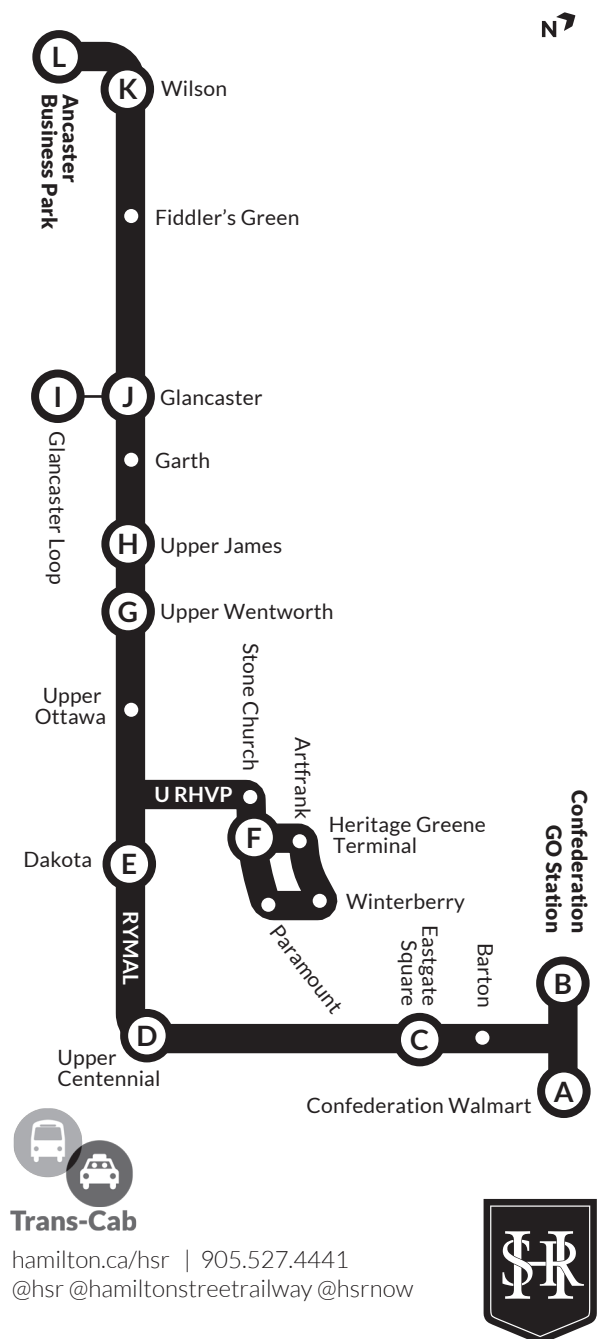

Rymal

Effective April 28, 2024

44

Trans-Cab

hamilton.ca/hsr | 905.527.4441
@hsr @hamiltonstretrailway @hsrnow

THIS SCHEDULE IS SUBJECT TO CHANGE.
For up-to-date timetables visit: hamilton.ca/hsr. The HSR does not take responsibility for errors in this document, for damages or inconveniences caused by delayed schedules or failures to make connections.
During the period between **Christmas Day and New Year's Day**, the HSR usually operates on a modified schedule on selected days. **Thanksgiving Day** service will end at approximately 10:00pm. The last trip from Confederation Walmart will be 9:41pm and from Ancaster Business Park will be 10:03pm.

SUNDAY - Westbound

TIMEPOINTS	A	B	C	D	E	F	G	H	I	J	K	L
	Confederation Walmart	Confederation GO Platform 4	Eastgate Square	Rymal & Upper Centennial	Rymal Opposite Dakota	Heritage Greene Terminal	Rymal & Upper Wentworth	Rymal & Upper James	Glancaster Loop	Garner & Glancaster	Garner & Wilson	Ancaster Business Park
5 am	5:55	5:57	6:08	6:20	6:25	6:32	6:43	6:47	---	6:53	7:04	7:13
6 am	6:25	6:27	6:38	6:50	6:55	7:02	7:13	7:17	7:23	---	---	---
7 am	7:05	7:07	7:18	7:30	7:35	7:42	7:53	7:57	---	8:03	8:14	8:23
8 am	8:05	8:07	8:18	8:30	8:35	8:42	8:53	8:57	---	9:03	9:14	9:23
9 am	9:05	9:07	9:18	9:30	9:35	9:42	9:53	9:57	---	10:03	10:14	10:23
10 am	10:05	10:07	10:18	10:31	10:36	10:43	10:57	11:01	---	11:07	11:18	11:27
11 am	11:05	11:07	11:18	11:31	11:36	11:43	11:57	12:01	---	12:07	12:18	12:27
12 pm	12:05	12:07	12:18	12:31	12:36	12:43	12:57	1:01	---	1:07	1:18	1:27
1 pm	1:05	1:07	1:18	1:31	1:36	1:43	1:57	2:01	---	2:07	2:18	2:27
2 pm	2:05	2:07	2:18	2:31	2:36	2:43	2:57	3:01	---	3:07	3:18	3:27
3 pm	3:05	3:07	3:18	3:31	3:36	3:43	3:57	4:01	---	4:07	4:18	4:27
4 pm	4:05	4:07	4:18	4:31	4:36	4:43	4:57	5:01	---	5:07	5:18	5:27
5 pm	5:05	5:07	5:18	5:31	5:36	5:43	5:57	6:01	---	6:07	6:18	6:27
6 pm	6:09	6:11	6:22	6:34	6:39	6:46	6:57	7:01	---	7:07	7:18	7:27
7 pm	7:12	7:14	7:25	7:37	7:42	7:49	8:00	8:04	---	8:10	8:21	8:30
8 pm	8:12	8:14	8:25	8:37	8:42	8:49	9:00	9:04	---	9:10	9:21	9:30
9 pm	9:12	9:14	9:25	9:37	9:42	9:49	10:00	10:04	---	10:10	10:21	10:30
10 pm	10:12	10:14	10:25	10:37	10:42	10:49	11:00	11:04	---	11:10	11:21	11:30
11 pm	11:02	11:04	11:15	11:27	11:32	11:39	11:50	11:54	---	12:00	12:11	12:20
12 am	12:02	12:04	12:15	12:27	12:32	12:39	12:50	12:54	---	---	---	---

SUNDAY - Eastbound